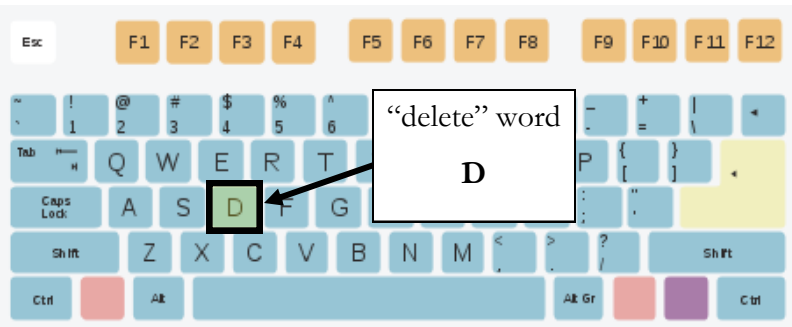

Deleting Text