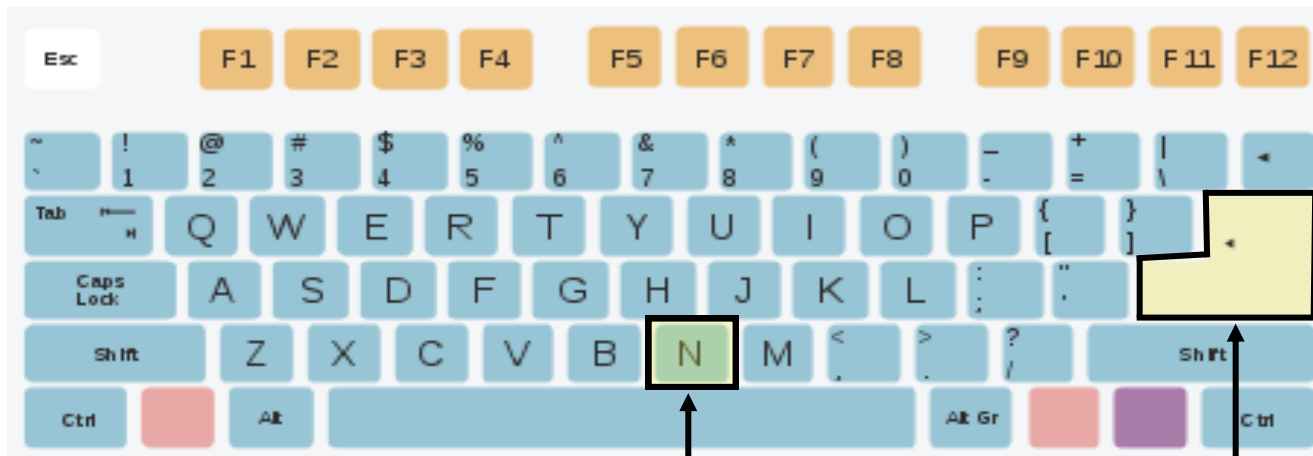

toggling In/Out Hyperkeys Mode

Click the **Hyperkeys** button (or press **Alt Z**) to toggle in and out hyperkeys mode.

Keyboard Behavior for Typing Text

N
(to "insert" text)

Enter
(to return to hyperkeys mode)