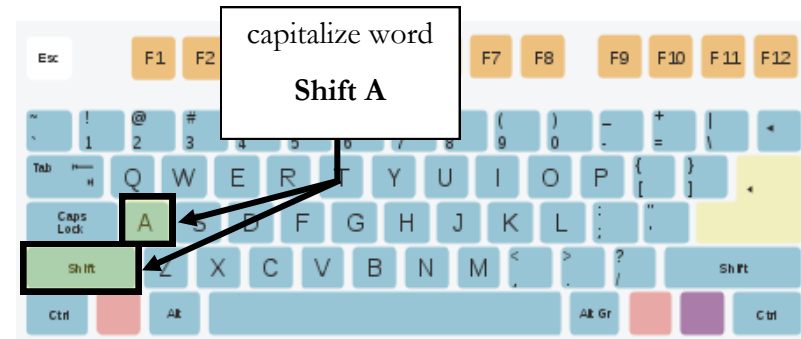

Text Casing