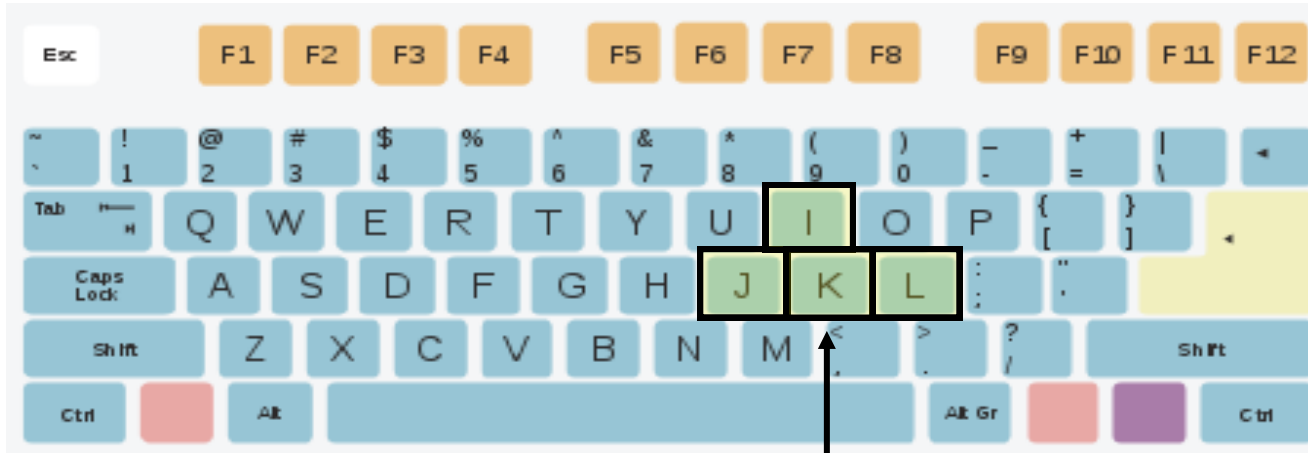

Cursor Movement Functions

move cursor by word

J (left) / **L** (right)

move cursor by character

Shift J (left) / **Shift L** (right)

move cursor by line

I (up) / **K** (down)

[(beginning) / **]** (end)

move cursor by page

Shift Y (page up) / **H** (page down)

behaves as arrow keys

(left/right/up/down)